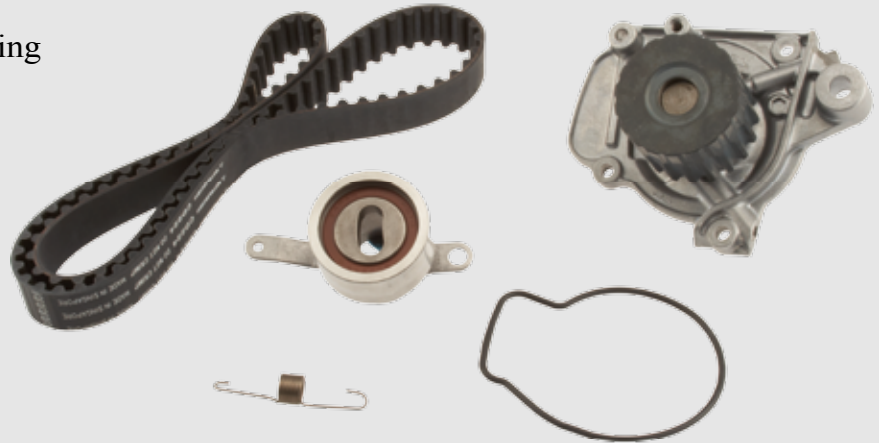

NEW PRODUCT BULLETIN

Water Pump Timing Belt Replacement Kits

AISIN kit includes the following components:

- AISIN Water Pump w/ Gasket
- KOYO Tensioner Bearing
- Genuine Honda Tensioner Spring
- Mitsuboshi Timing Belt

PART NUMBER:

TKH-005

OEM Part Number Reference:

WATER PUMP W/GASKET: 19200-P2A-A01

TENSIONER SPRING: 14516-P2A-J00

TENSIONER BRG: 14520-P2A-305

TIMING BELT: 14400-P2F-A01

MAKE	MODEL	YEAR	ENGINE	CYL	LITER
HONDA	CIVIC CX/DX/GX/HX/LX	1996-2000	D16Y5	L4	1.6L
	Del Sol	1996-1997	D16Y7	L4	1.6L
			D16B5	L4	1.6L