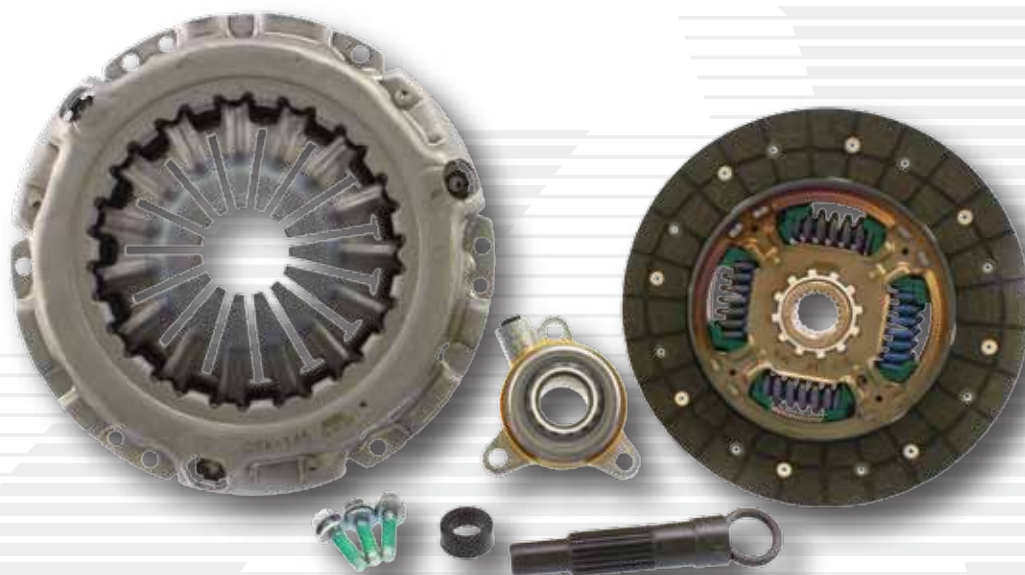

For a Better Tomorrow
AISIN GROUP

PRODUCT ANNOUNCEMENT

Clutch Kit CKT-074

Make	Model	Year	Engine
Toyota	Corolla	2014-2016	1.8L L4
	Matrix	2009-2014	1.8L L4

- **AISIN NVR CLUTCH COVER** (OE#: 31210-12340 AISIN#: CTX-145)
- **AISIN NVR CLUTCH DISC** (OE#: 31250-74030 AISIN#: DTX-199)
- **AISIN CONCENTRIC SLAVE CYLINDER** (OE#: 31400-59025 AISIN#: SCT-003)
- **CLUTCH ALIGNMENT TOOL**

BAR CODE: 0030915586696 **PKG DIMENSION:** 4.5" x 13.8" x 14.3"
COUNTRY OF ORIGIN: JAPAN **WEIGHT:** 18.8 lbs

Distributed by