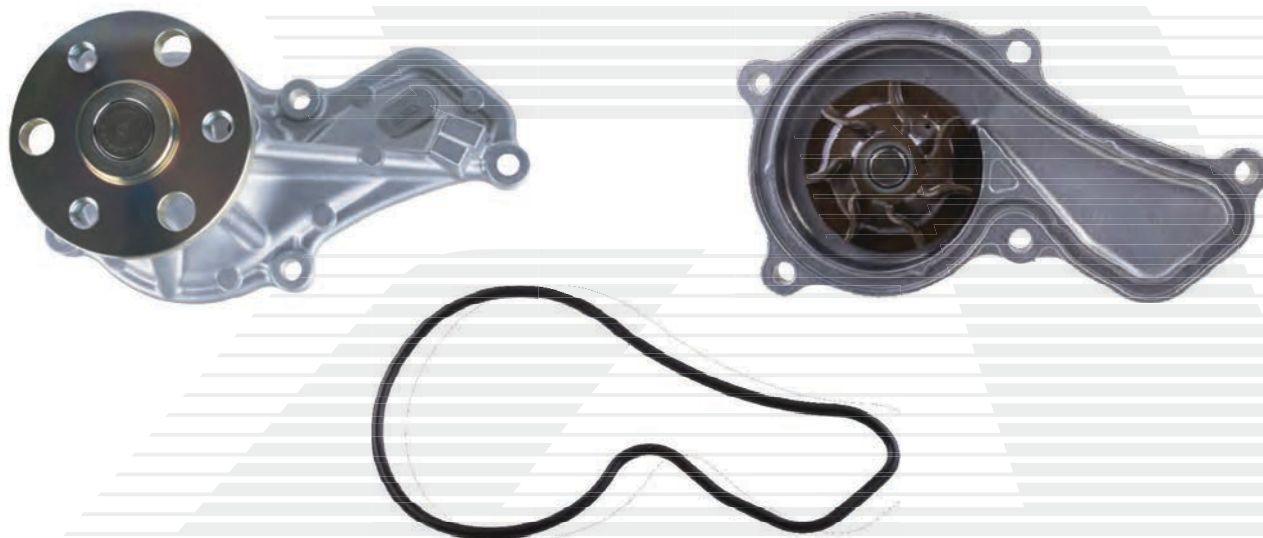

For a Better Tomorrow  
**AISIN GROUP**

**PRODUCT ANNOUNCEMENT**

**ENGINE WATER PUMP**

**PART NUMBER: WPH-071**

MAKE	MODEL	YEAR	ENGINE
Honda	HR-V	2016-2017	1.8L L4

**OEM REFERENCE:** 19200-51B-H01

**PKG DIMENSION:** 6.0" x 5.7" x 8.0"

**BAR CODE:** 4954514965095

**WEIGHT:** 2.9 lbs

**COUNTRY OF ORIGIN:** JAPAN

**VIO:** 197277

For additional details and application information, please review the data provided by AISIN, or your catalog provider, or visit us on our website: [www.aisinaftermarket.com](http://www.aisinaftermarket.com)  
Please contact your AISIN sales representative for additional information.