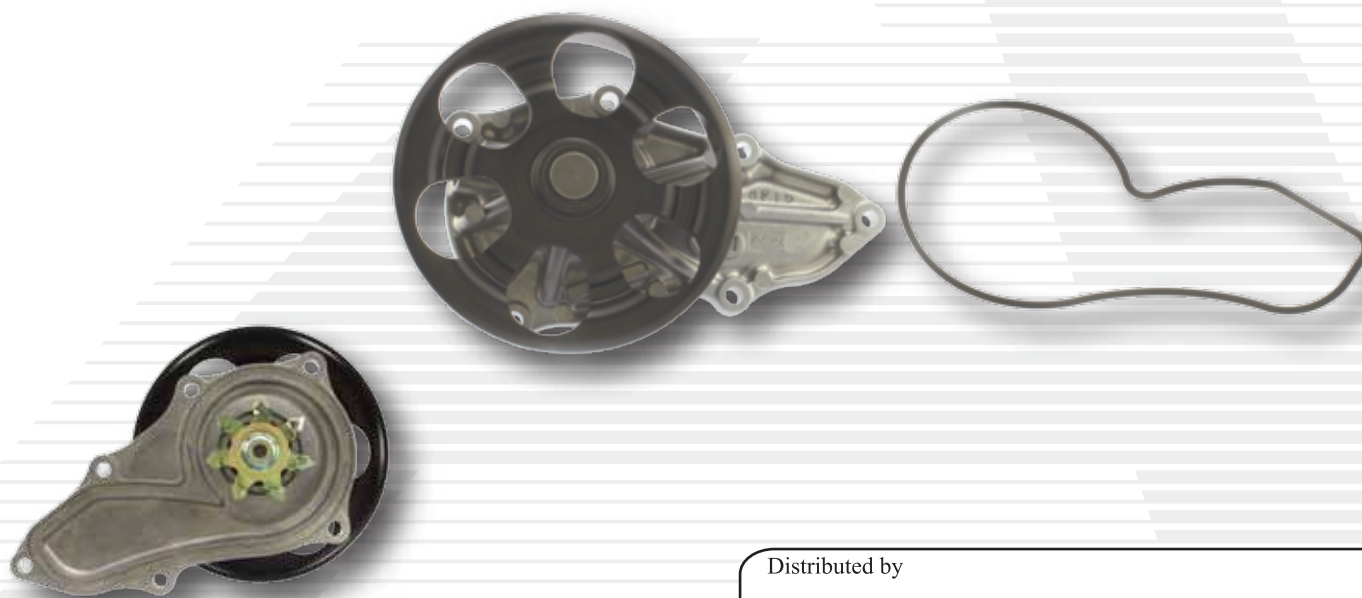

For a Better Tomorrow
AISIN GROUP

PRODUCT ANNOUNCEMENT

Engine Water Pump WPH-065

Make	Model	Year	Engine
Acura	ILX	2013-2015	2.4L L4
Honda	Civic	2012-2014	
	CR-V	*2012	

* JAPAN PRODUCED VEHICLE

OEM REFERENCE: 19200-RX0-A01   **PKG DIMENSION:** 5.2" x 5.4" x 7.5"

BAR CODE: 4954514960854   **WEIGHT:** 2.9 lbs

COUNTRY OF ORIGIN: JAPAN

Distributed by