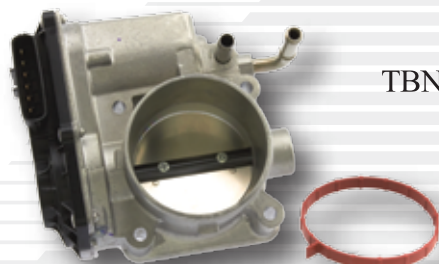

For a Better Tomorrow
AISIN GROUP

PRODUCT ANNOUNCEMENT

Aisan Throttle Body

Part #	Make	Model	Year
TBN-001	Nissan	Frontier 4.0L	2005-2015
		NV1500 4.0L	2012-2015
		NV2500 4.0L	2012-2015
		NV3500 4.0L	2012-2015
		Pathfinder 4.0L	2005-2012
		Xterra 4.0L	2005-2015
TBN-002	Nissan	Frontier 2.5L	2005-2015
TBN-003 * Req. 2 per vehicle	Infiniti	QX56 5.0/5.6L	2009-2013
		M56 5.6L	2011-2013
		Q70 5.6L	2014-2015
		QX70 5.0L	2014
TBN-004	Infiniti	QX56 5.6L	2004-2010

Part #	Make	Model	Year
TBN-004	Nissan	Armada 5.6L	2005-2015
		NV2500 5.6L	2012-2015
		NV3500 5.6L	2012-2015
		Pathfinder 5.6L	2004-2012
		Titan 5.6L	2004-2015
TBN-005	Infiniti	QX56 5.6L	2011-2013
TBN-006	Nissan	Altima 2.5L	2013-2015
		Rouge 2.5L	2014-2015
TBN-007	Infiniti	QX60 2.5L	2014-2015
	Nissan	Pathfinder 2.5L	2014
TBN-008	Infiniti	QX60 2.5L	2014-2015
	Nissan	Pathfinder 2.5L	2014

For additional details and applications information, please review the data provided by AISIN, or your catalog provider, or visit us on our website: www.aisinaftermarket.com

TBN-002