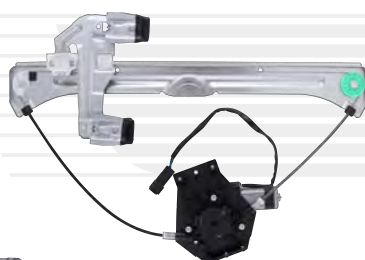

Power Regulator & Motor Assembly (Power)
AISIN Prefix: RPA...

Followed by "Vehicle Make"
Followed by 3 digit PN