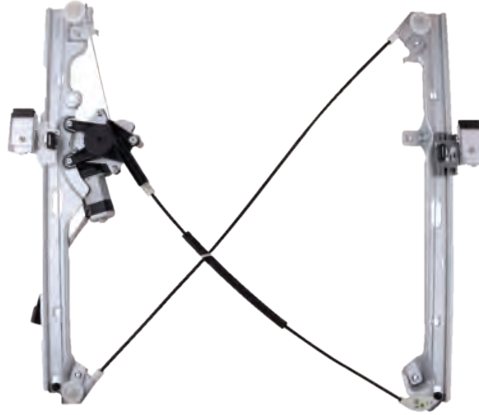

PRODUCT ANNOUNCEMENT

Window Regulators

Window Regulator Types:

1. Cable

Pros: Simple Design

Cons: Higher Failure Rate

2. Double Cable

Pros: Smooth Operation