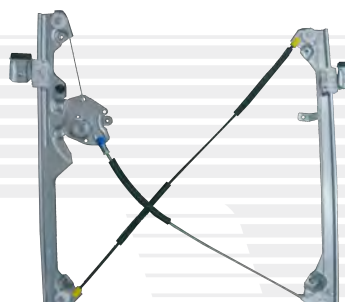

Regulator Only (Manual)
AISIN Prefix: RMA...

Followed by "Vehicle Make"
Followed by 3 digit PN