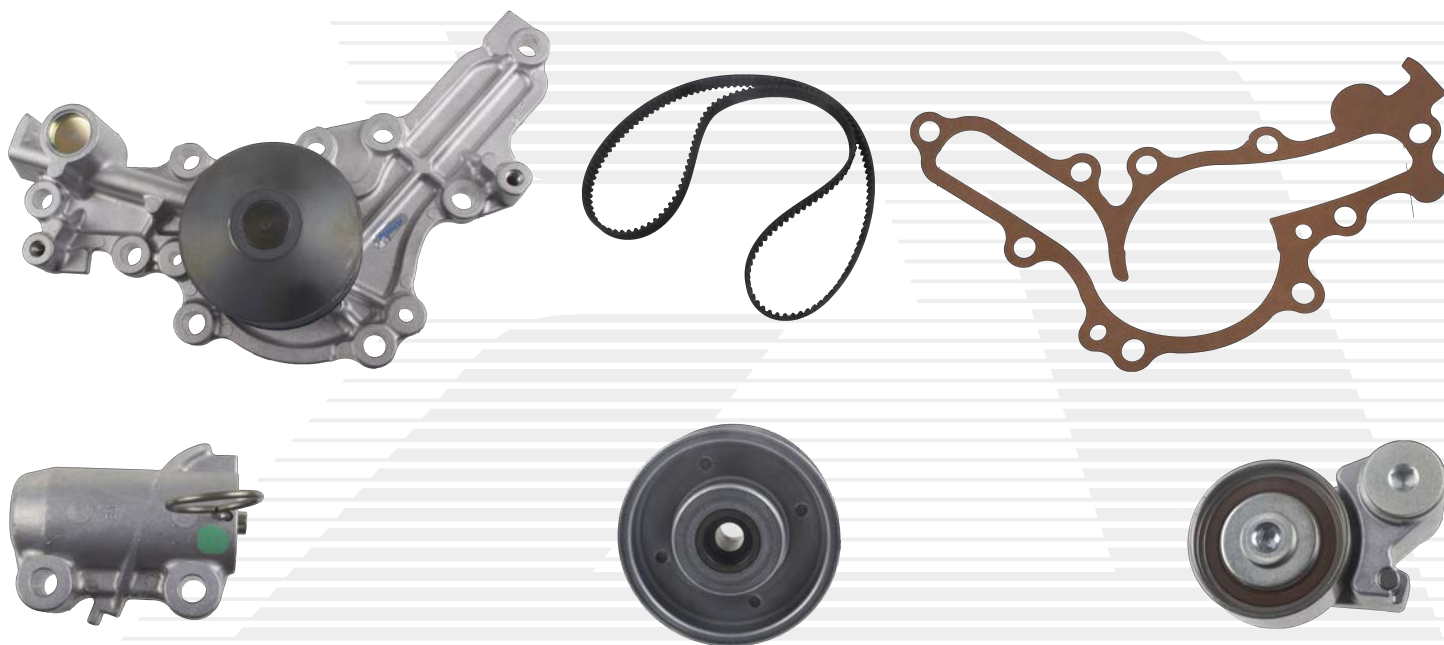

For a Better Tomorrow
AISIN GROUP

PRODUCT ANNOUNCEMENT

**ENGINE TIMING BELT KIT
WITH WATER PUMP**

PART NUMBER: TKM-008

Make	Model	Year	Engine
Mitsubishi	Outlander	2007-2018	3.0L V6

OEM REFERENCE:

N/A

PKG DIMENSION:

14.0" x 14.8" x 6.0"

BAR CODE:

0030915589789

WEIGHT:

5.8 lbs

COUNTRY OF ORIGIN:

JAPAN

VIO:

47,637