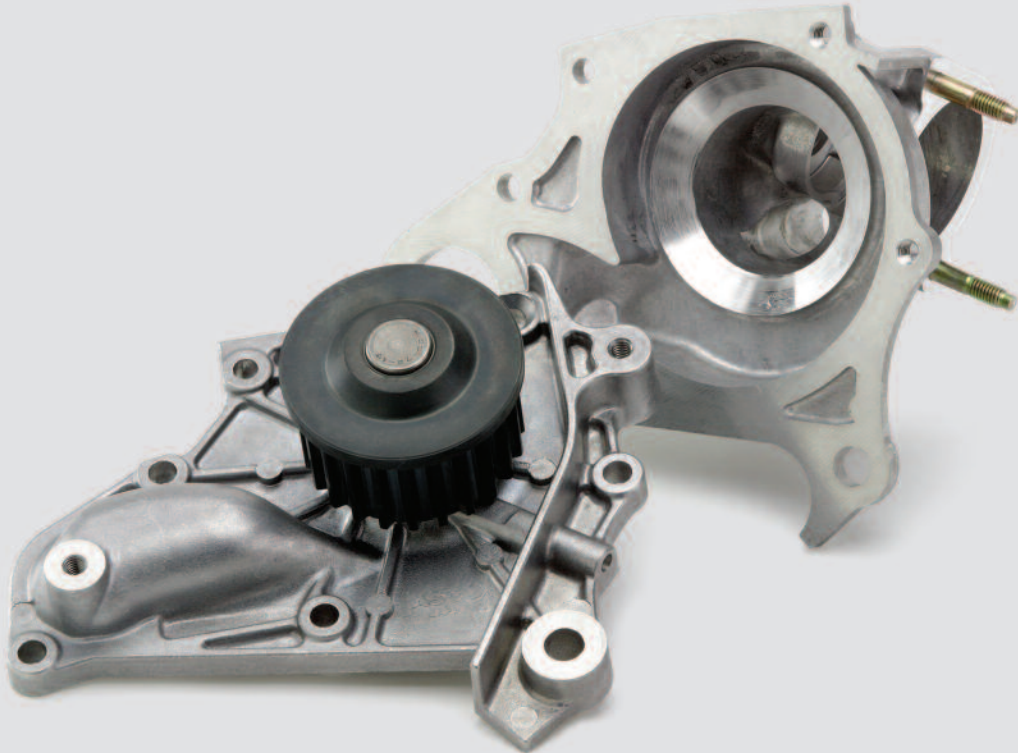

## Features:

- Engine specific water pressure is achieved without excessive load to engine.
- Aisin's aluminum die-casting technology allows for size and weight reduction.
- Improved strength in body design and carbon ceramic mechanical seals assures leak prevention.

Water Pump

Timing Belt Kit

Fan Clutch

Pulley Bracket

Hydraulic Tensioner

Clutch Kit

Clutch Hydraulics

Free Wheel Hub

Oil Pump

Timing Chain Cover

Form-In-Place-Gasket

Automatic Transmission Fluid

Door Lock Actuator

Distributed by