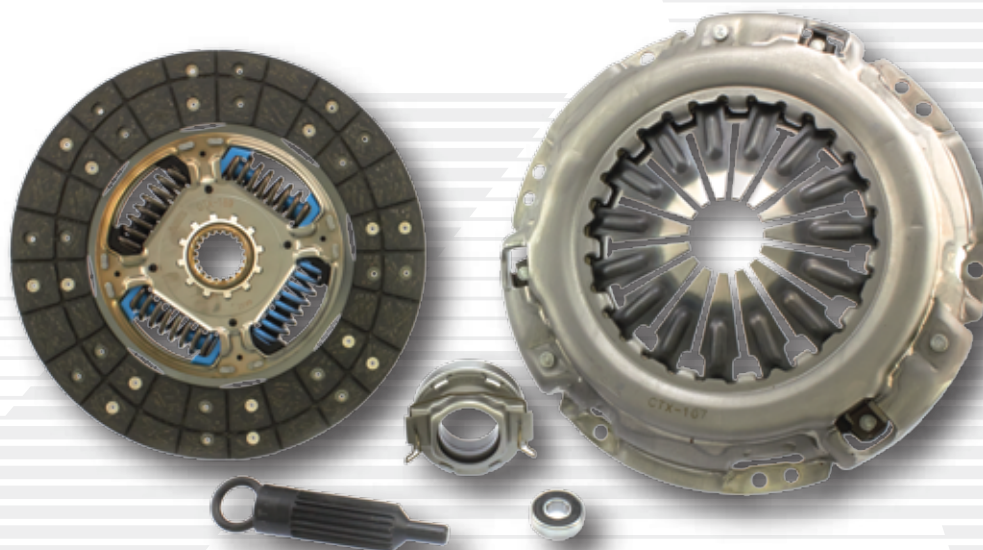

For a Better Tomorrow
AISIN GROUP

PRODUCT ANNOUNCEMENT

Clutch Kit: CKT-073

Make	Model	Year	VIO	Engine
Toyota	Tacoma	2012-2016	177,651	2.7L

- **AISIN NVR CLUTCH COVER**
- **AISIN NVR CLUTCH DISC**
- **RELEASE BEARING**
- **PILOT BEARING**
- **CLUTCH ALIGNMENT TOOL**

(OE#: 31210-35291 AISIN#: CTX-107)

(OE#: 31250-60500 AISIN#: DTX-189)

(OE#: 31230-35071)

(OE#: 90363-12002)

OEM REFERENCE: _____ **N/A**   **PKG DIMENSION:**   **4.5" x 13.8" x 14.3"**

BAR CODE: **0030915582605**   **WEIGHT:**   **19.2 lbs**

COUNTRY OF ORIGIN: **JAPAN**

Distributed by