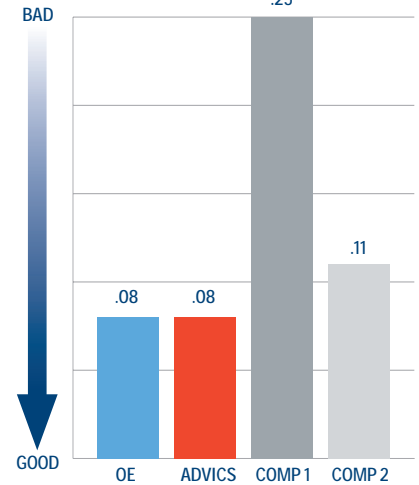

CONSISTENT PEDAL FEEL

SAE J2522 - Dynamometer Global Brake Effectiveness
Pedal Feel Variation (25mph-125mph)

46%
longer pad life than
the OE product

46-51%
less noise than
competitive
products

100%
same pedal feel as
the OE product

HEADQUARTERS: 1650 Kingsview Drive, Lebanon, OH 45036 TECHNICAL CENTER: 45300 Polaris Ct., Plymouth, MI 48170