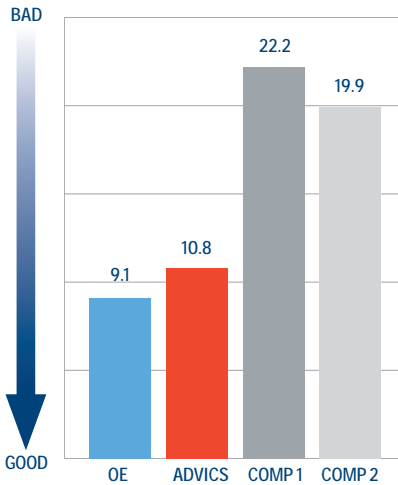

LOW NOISE LEVELS

SAE J2521 - Squeal Noise Test Procedure
Percentage Noisy Stops > 70dB