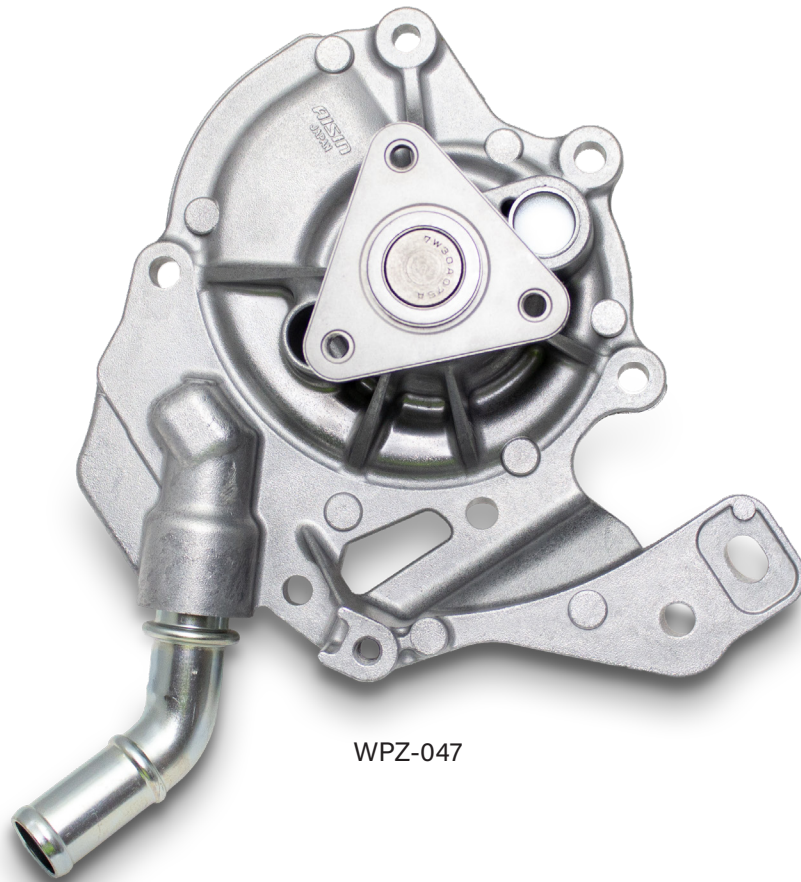

New Water Pump WPZ-047

New AISIN Water Pump added to the lineup
for the Mazda MX-5 Miata.

Part Number	US VIO	OEM Reference	COO	Barcodes	Make	Model	Year
WPZ-047	39626	P51B-15-100C	JP	4954514400985	Mazda	MX-5 Miata	2025-2016