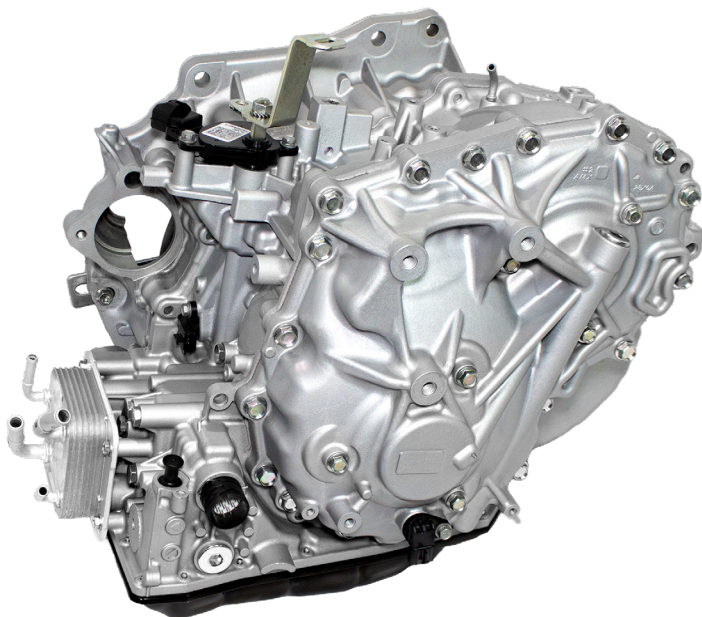

REMANUFACTURED TRANSMISSIONS

AISIN is expanding its remanufactured transmission program to support today's most common automatic transmission applications, including popular Nissan CVT's for passenger cars and GM light trucks.

Please consult your sales representative for application details or scan the barcode below for buyers guide and more details about our program.