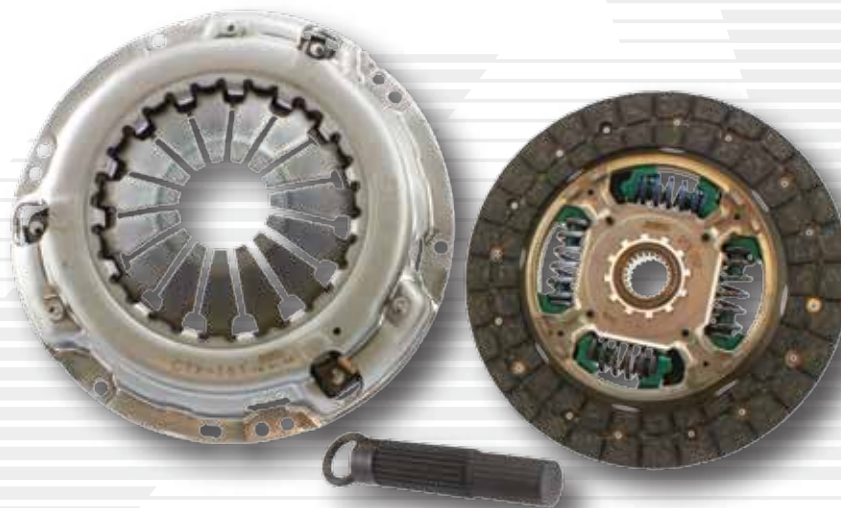

## Clutch Kit CKT-072-LB

Make	Model	Year	Engine
Scion	tC	2011-2016	2.5L L4
Toyota	Camry	2010-2011	2.5L L4

- **AISIN NVR CLUTCH COVER** (OE#: 31210-33050 AISIN#: CTX-151)
- **AISIN NVR CLUTCH DISC** (OE#: 31250-60500 AISIN#: DTX-202)
- **CLUTCH ALIGNMENT TOOL**

**BAR CODE:** 0030915587013      **PKG DIMENSION:** 4.5" x 13.8" x 14.3"  
**COUNTRY OF ORIGIN:** JAPAN      **WEIGHT:** 14.8 lbs

**NOTICE:** AISIN part number CKT-072, which contains the 3 components here plus the concentric slave cylinder, is available also.

CKT-072: 4 PC kit contains concentric slave cylinder

CKT-072-LB: 3 PC kit without concentric slave cylinder

Distributed by