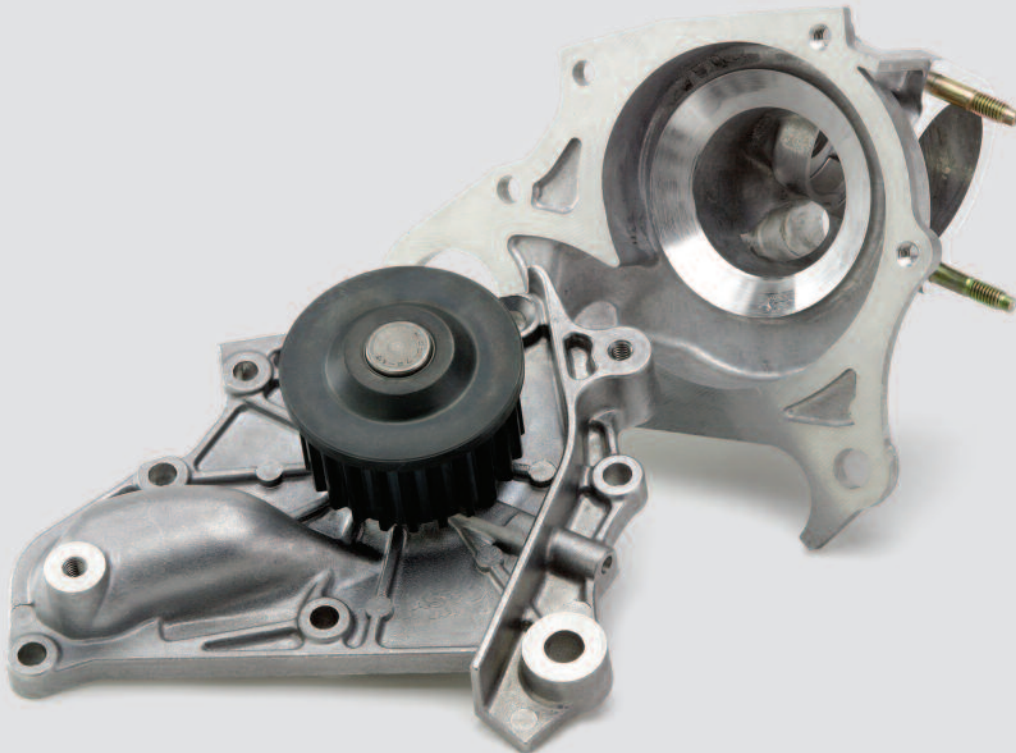

Water Pump

AISIN, the No.1 original equipment manufacturer of water pumps in the world, manufactures for the aftermarket to protect engines from severe heat.

Features:

- Engine specific water pressure is achieved without excessive load to engine.
- Aisin's aluminum die-casting technology allows for size and weight reduction.
- Improved strength in body design and carbon ceramic mechanical seals assures leak prevention.

Water Pump

Timing Belt Kit

Fan Clutch

Pulley Bracket

Hydraulic Tensioner

Clutch Kit

Clutch Hydraulics

Free Wheel Hub

Oil Pump

Timing Chain Cover

Form-In-Place-Gasket

Automatic Transmission Fluid

Door Lock Actuator

Distributed by