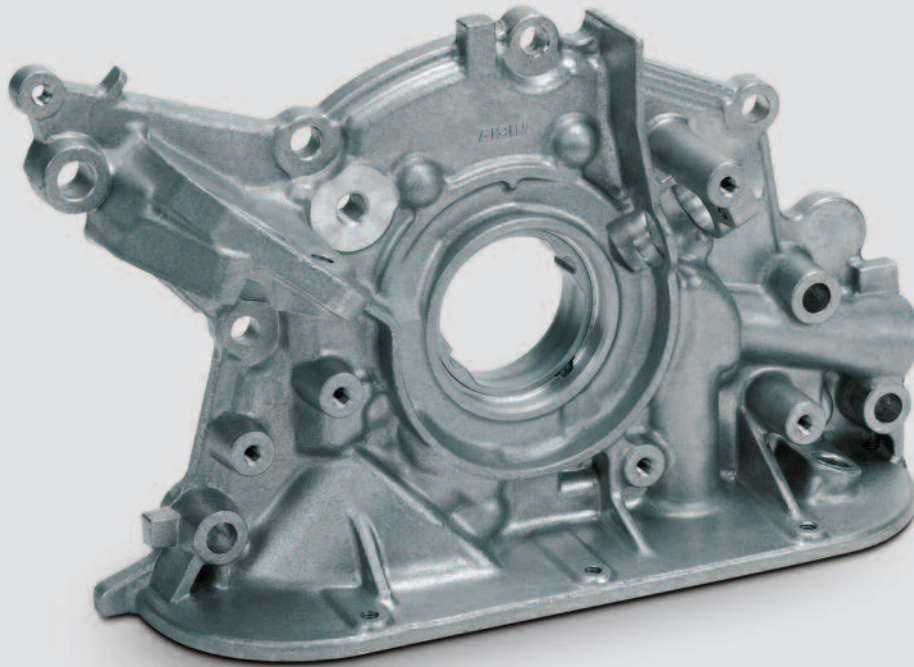

Oil Pump

Engineered to exacting OE specifications, AISIN Oil Pumps deliver ideal oil pressure to the engine without creating excess load. Lubricating critical components to extend the life of the engine, AISIN Oil Pumps are always OE Matched.

Features:

- Delivers ideal oil pressure to the engine without creating excess load.
- AISIN aluminum die-casting technology allows for size and weight reduction.
- Lubricates critical components to maximize the life of the engine.

Water Pump

Timing Belt Kit

Fan Clutch

Pulley Bracket

Hydraulic Tensioner

Clutch Kit

Clutch Hydraulics

Free Wheel Hub

Oil Pump

Timing Chain Cover

Form-In-Place-Gasket

Automatic Transmission Fluid

Door Lock Actuator

Distributed by